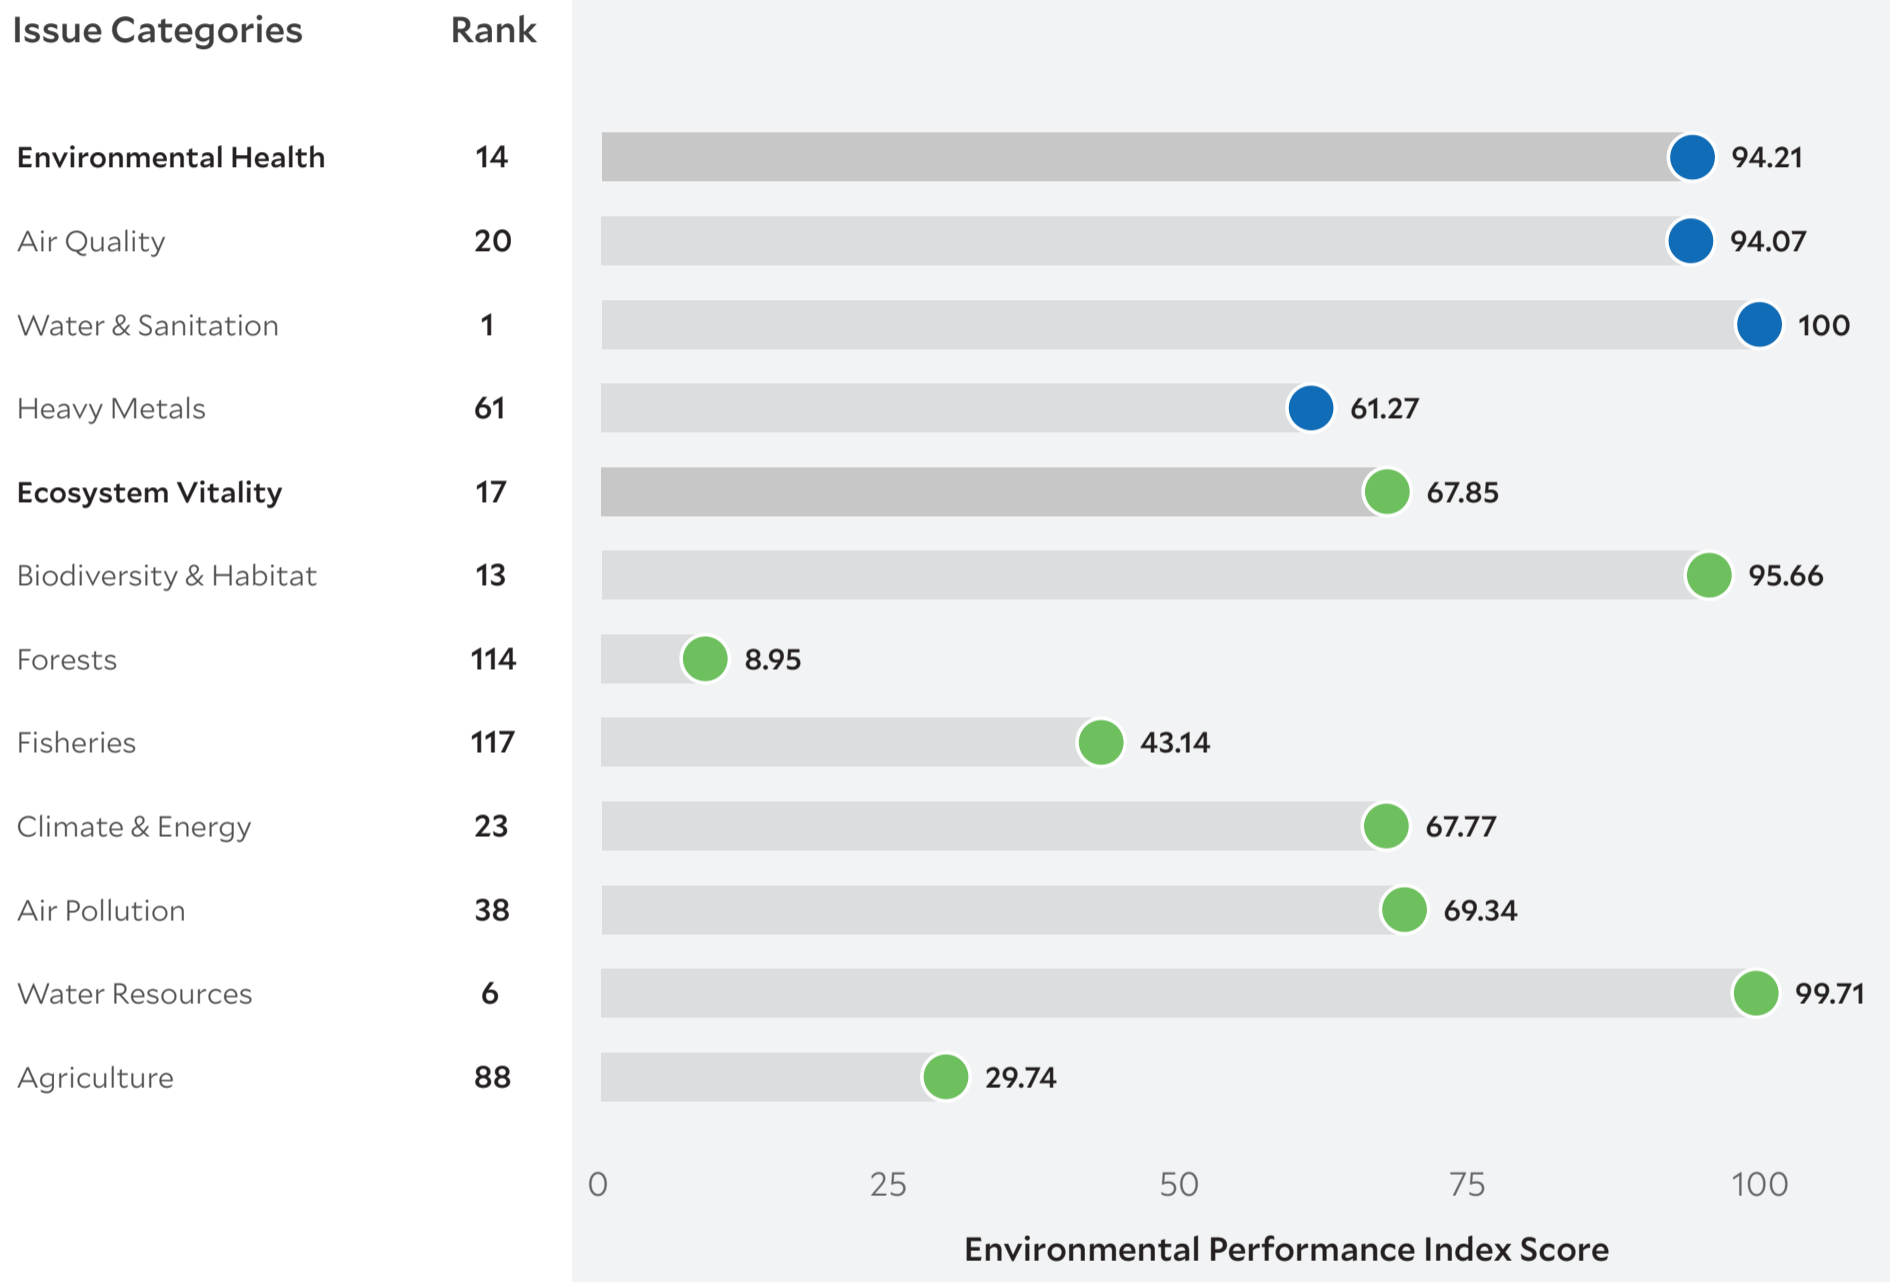

Country Profile

SPAIN

2018 EPI Country Rank (out of 180)

12

EPI Score [0=worst, 100=best]

78.39

Population (millions) **46.4**

Land Area (sq. km) **500,210**

GDP (PPP 2011\$ billions) **1,548.9**

GDP *per capita* **33,349**

SDG Index* **76.8**

Country Scorecard

Peer Comparisons

* Sustainable Development Goals Index. ** Based on k-nearest neighbors algorithm