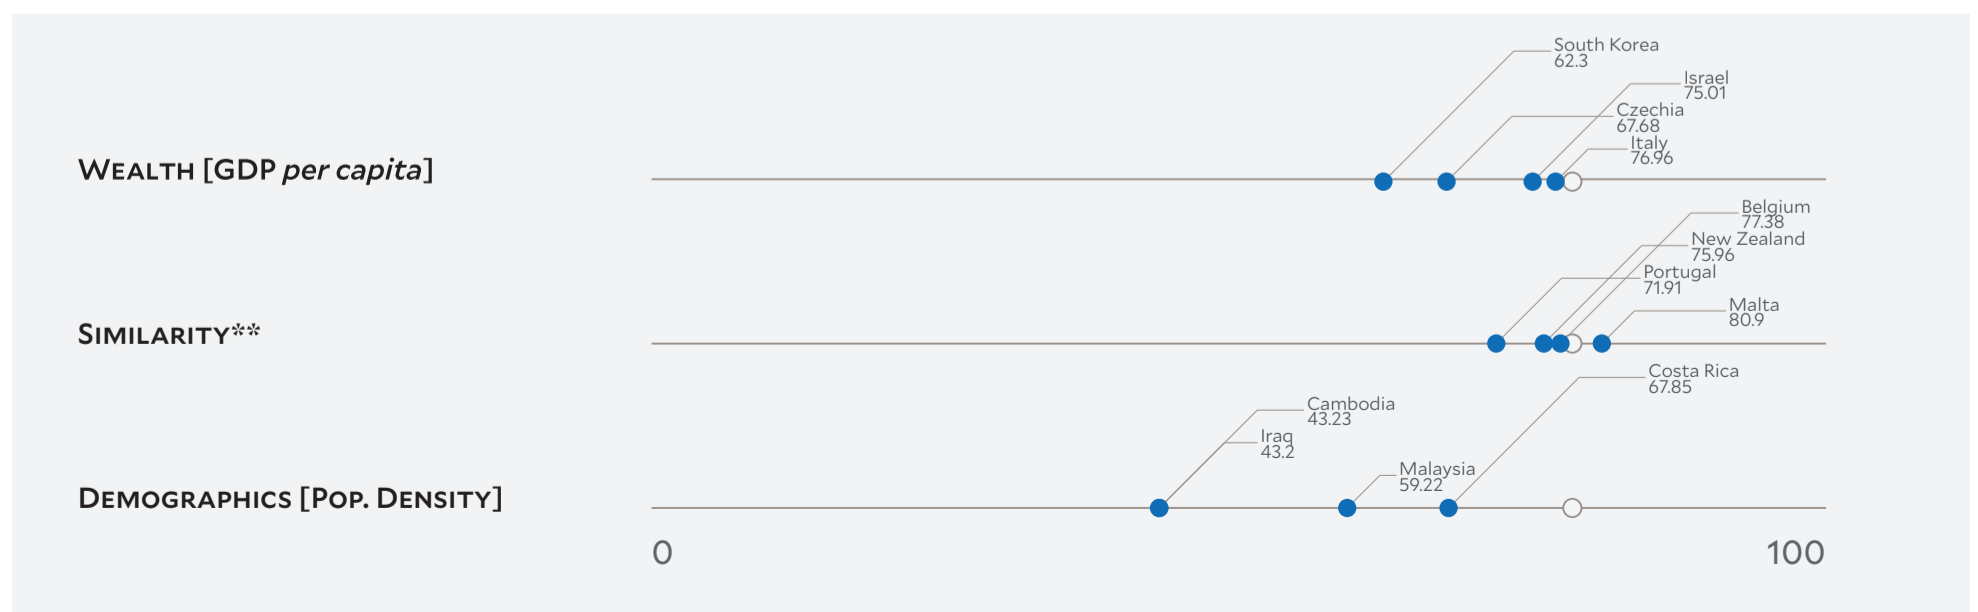

Country Profile

SPAIN

2018 EPI Country Rank (out of 180)

12

EPI Score [0=worst, 100=best]

78.39

Population (millions) **46.4**

Land Area (sq. km) **500,210**

GDP (PPP 2011\$ billions) **1,548.9**

GDP *per capita* **33,349**

SDG Index* **76.8**

Country Scorecard

Peer Comparisons

* Sustainable Development Goals Index. ** Based on k-nearest neighbors algorithm