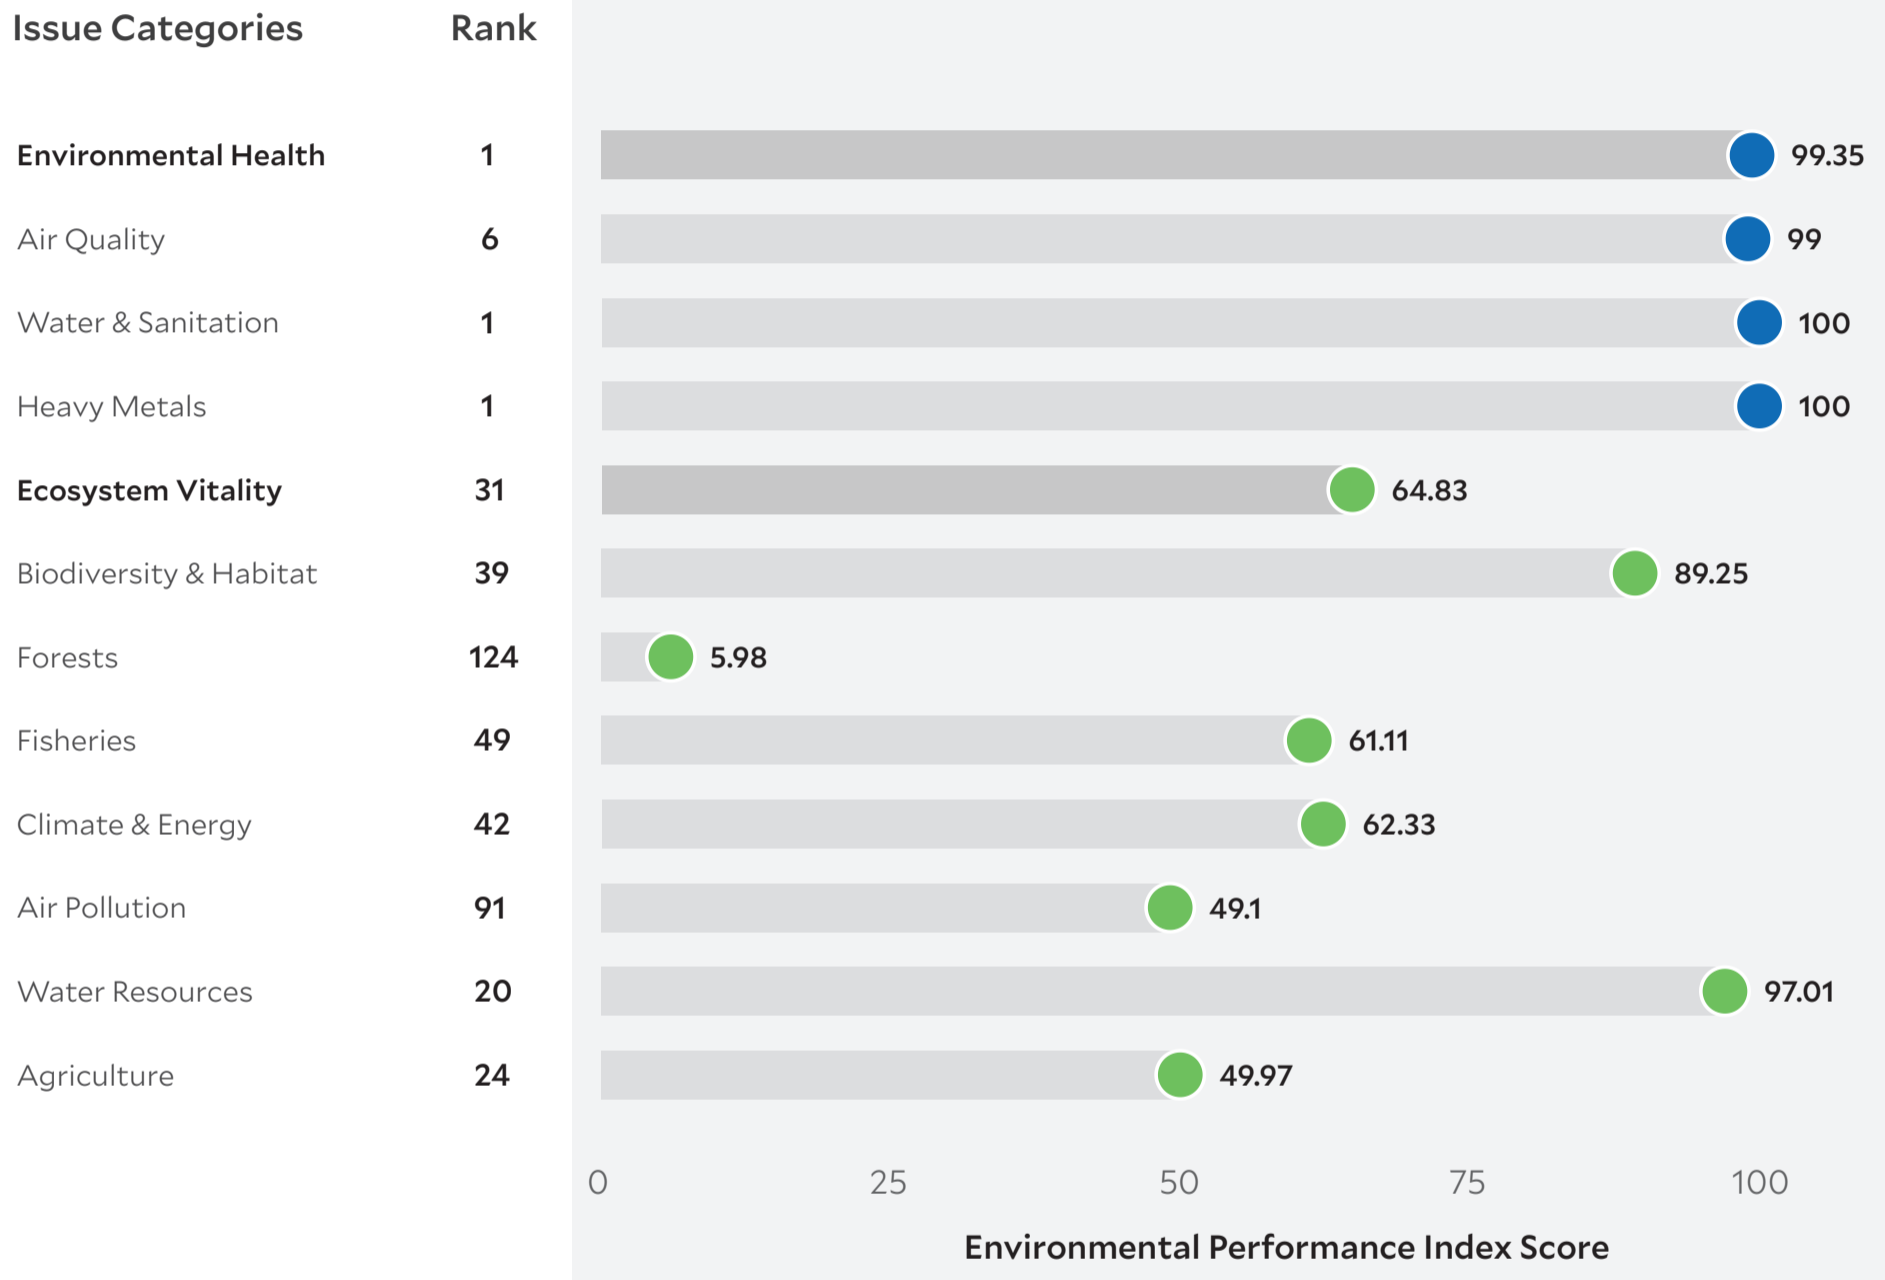

Country Profile FINLAND

2018 EPI Country Rank (out of 180)

10

EPI Score [0=worst, 100=best]

78.64

Population (millions)	5.5
Land Area (sq. km)	303,890
GDP (PPP 2011\$ billions)	217.2
GDP <i>per capita</i>	39,523
SDG Index*	84

Country Scorecard

Peer Comparisons

*Sustainable Development Goal Index. **Based on k-nearest neighbors algorithm