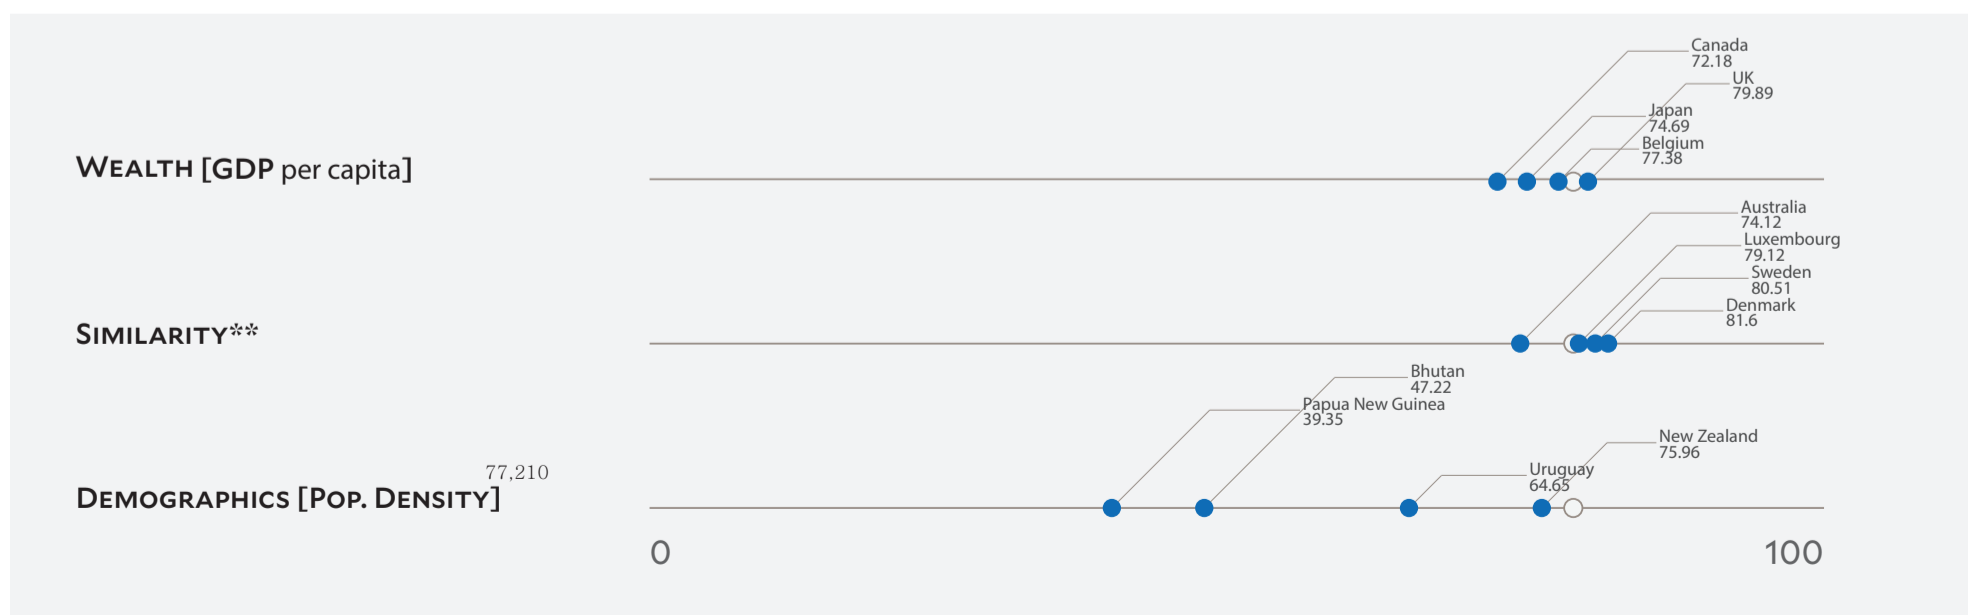

Country Profile FINLAND

2018 EPI Country Rank (out of 180)

10

EPI Score [0=worst, 100=best]

78.64

Population (millions)	5.5
Land Area (sq. km)	303,890
GDP (PPP 2011\$ billions)	217.2
GDP <i>per capita</i>	39,523
SDG Index*	84

Country Scorecard

Peer Comparisons

*Sustainable Development Goal Index. **Based on k-nearest neighbors algorithm