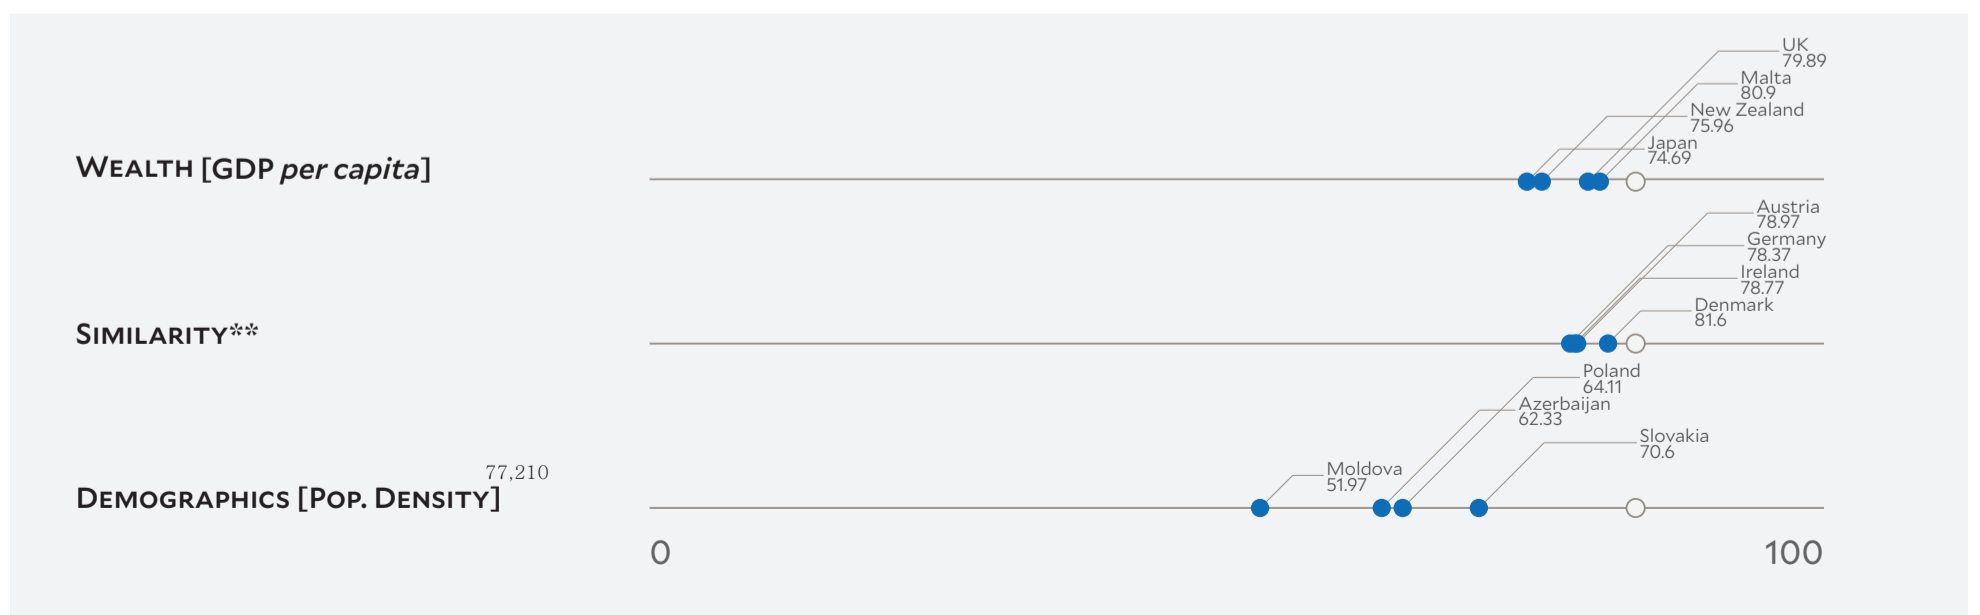

Country Profile FRANCE

2018 EPI Country Rank (out of 180)

2

EPI Score [0=worst, 100=best]

83.95

Population (millions) **66.9**

Land Area (sq. km) **547,557**

GDP (PPP 2011\$ billions) **2,546.0**

GDP *per capita* **38,059**

SDG Index* **80.3**

Country Scorecard

Peer Comparisons

*Sustainable Development Goal Index. **Based on k-nearest neighbors algorithm