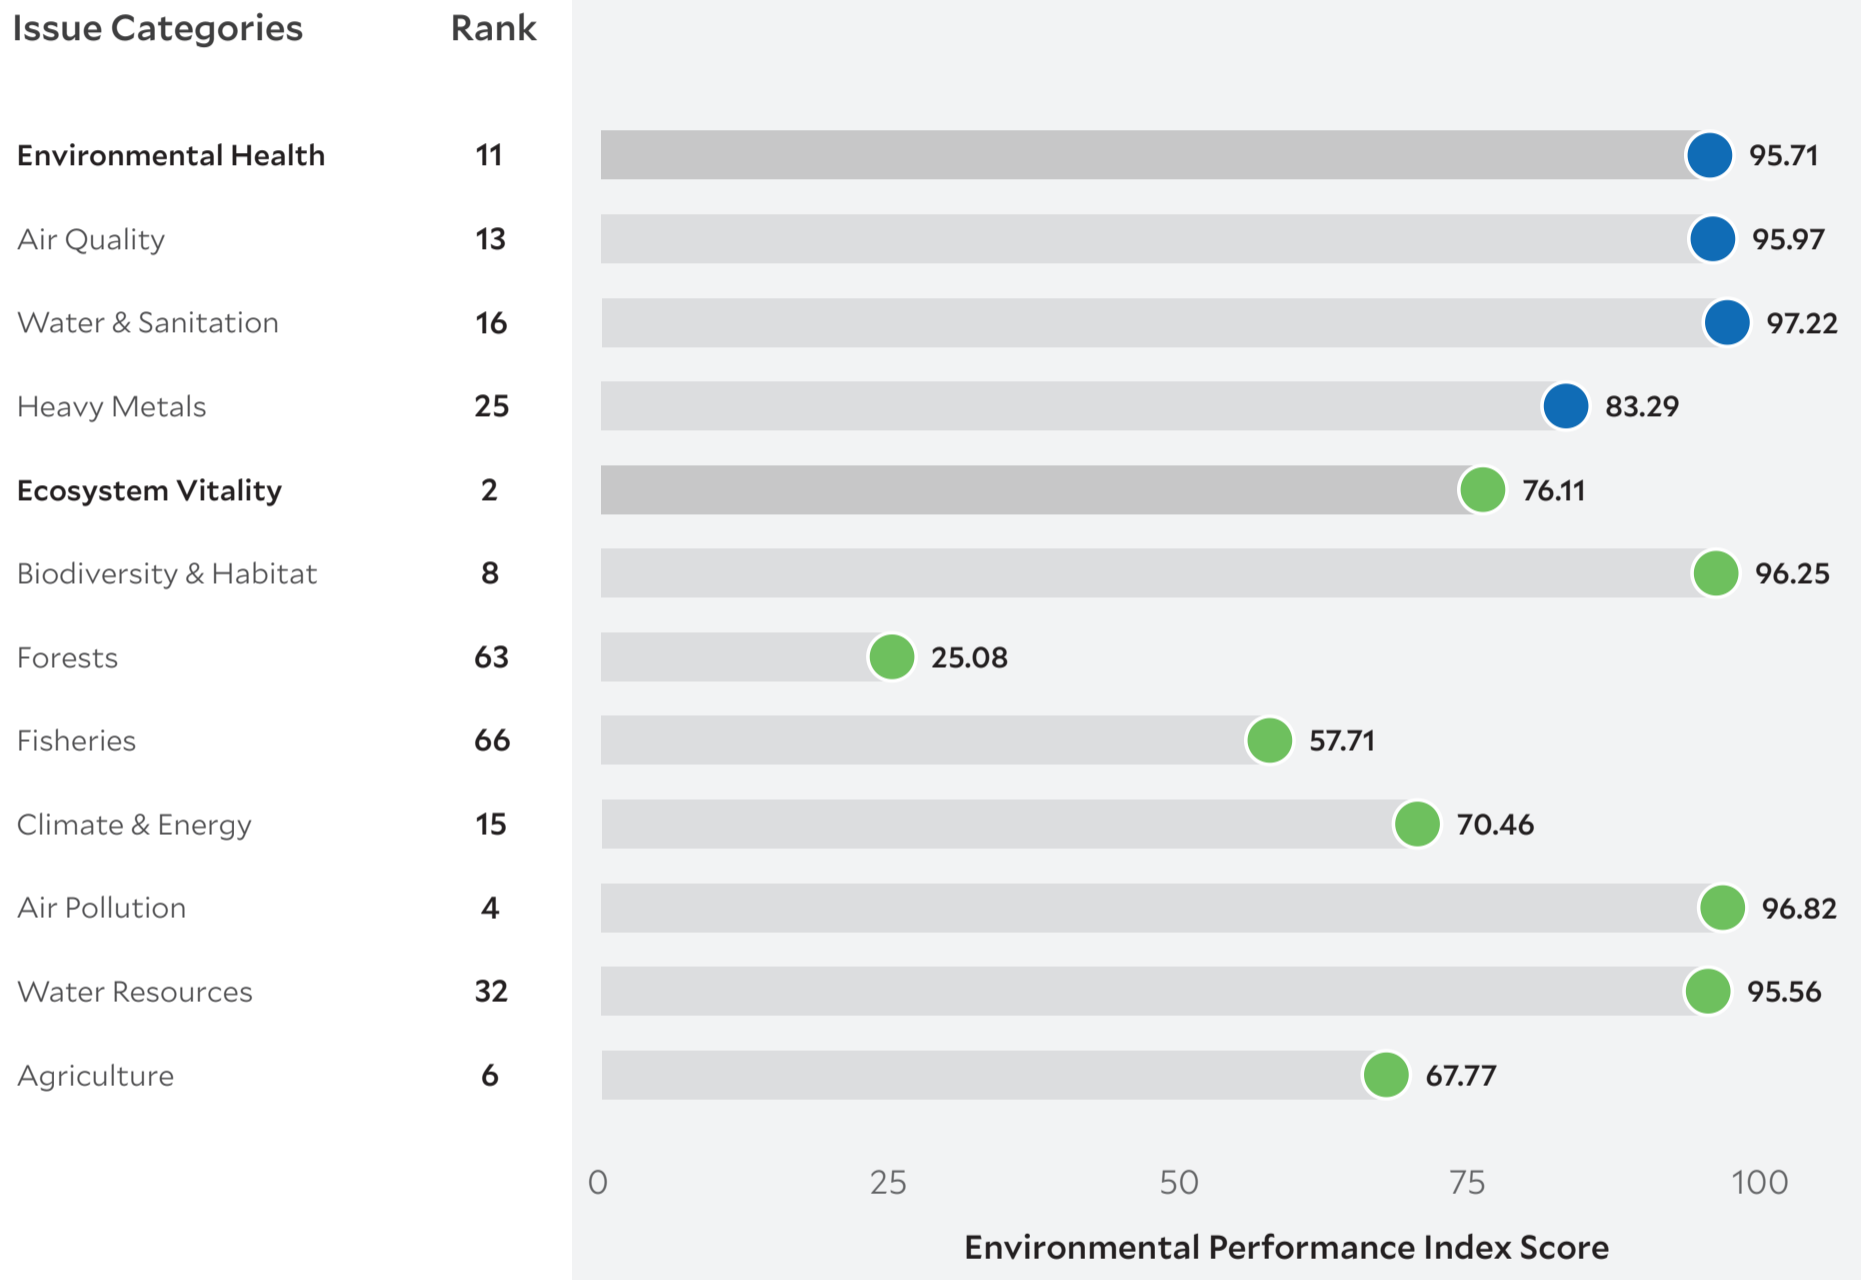

Country Profile FRANCE

2018 EPI Country Rank (out of 180)

2

EPI Score [0=worst, 100=best]

83.95

Population (millions) **66.9**

Land Area (sq. km) **547,557**

GDP (PPP 2011\$ billions) **2,546.0**

GDP *per capita* **38,059**

SDG Index* **80.3**

Country Scorecard

Peer Comparisons

*Sustainable Development Goal Index. **Based on k-nearest neighbors algorithm