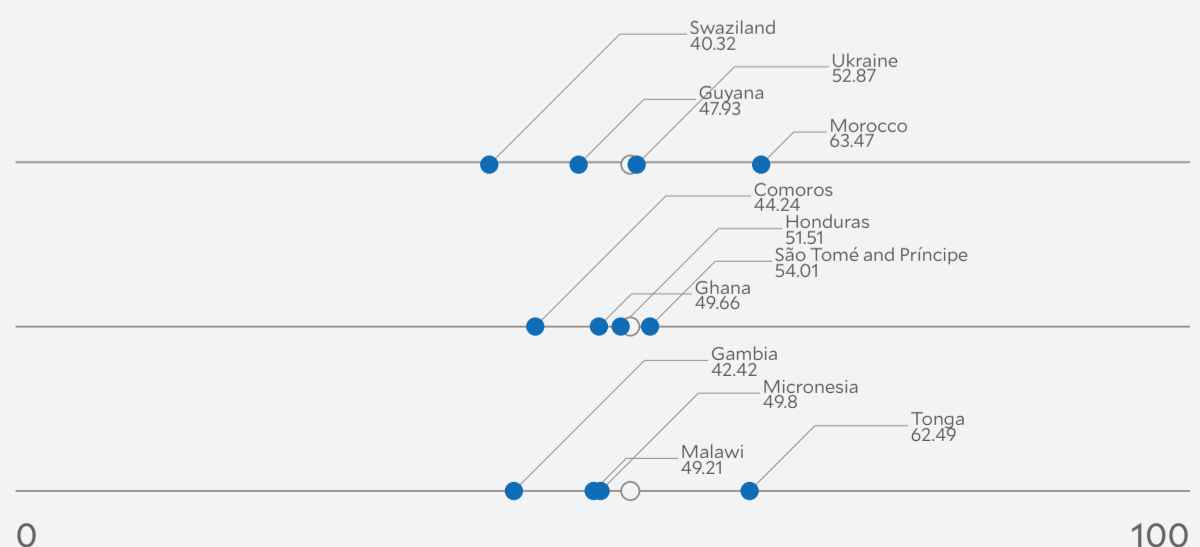

144

14.55

Peer Comparisons

WEALTH [GDP *per capita*]

SIMILARITY**

DEMOGRAPHICS [POP. DENSITY]

* Sustainable Development Goals Index. ** Based on k-nearest neighbors algorithm