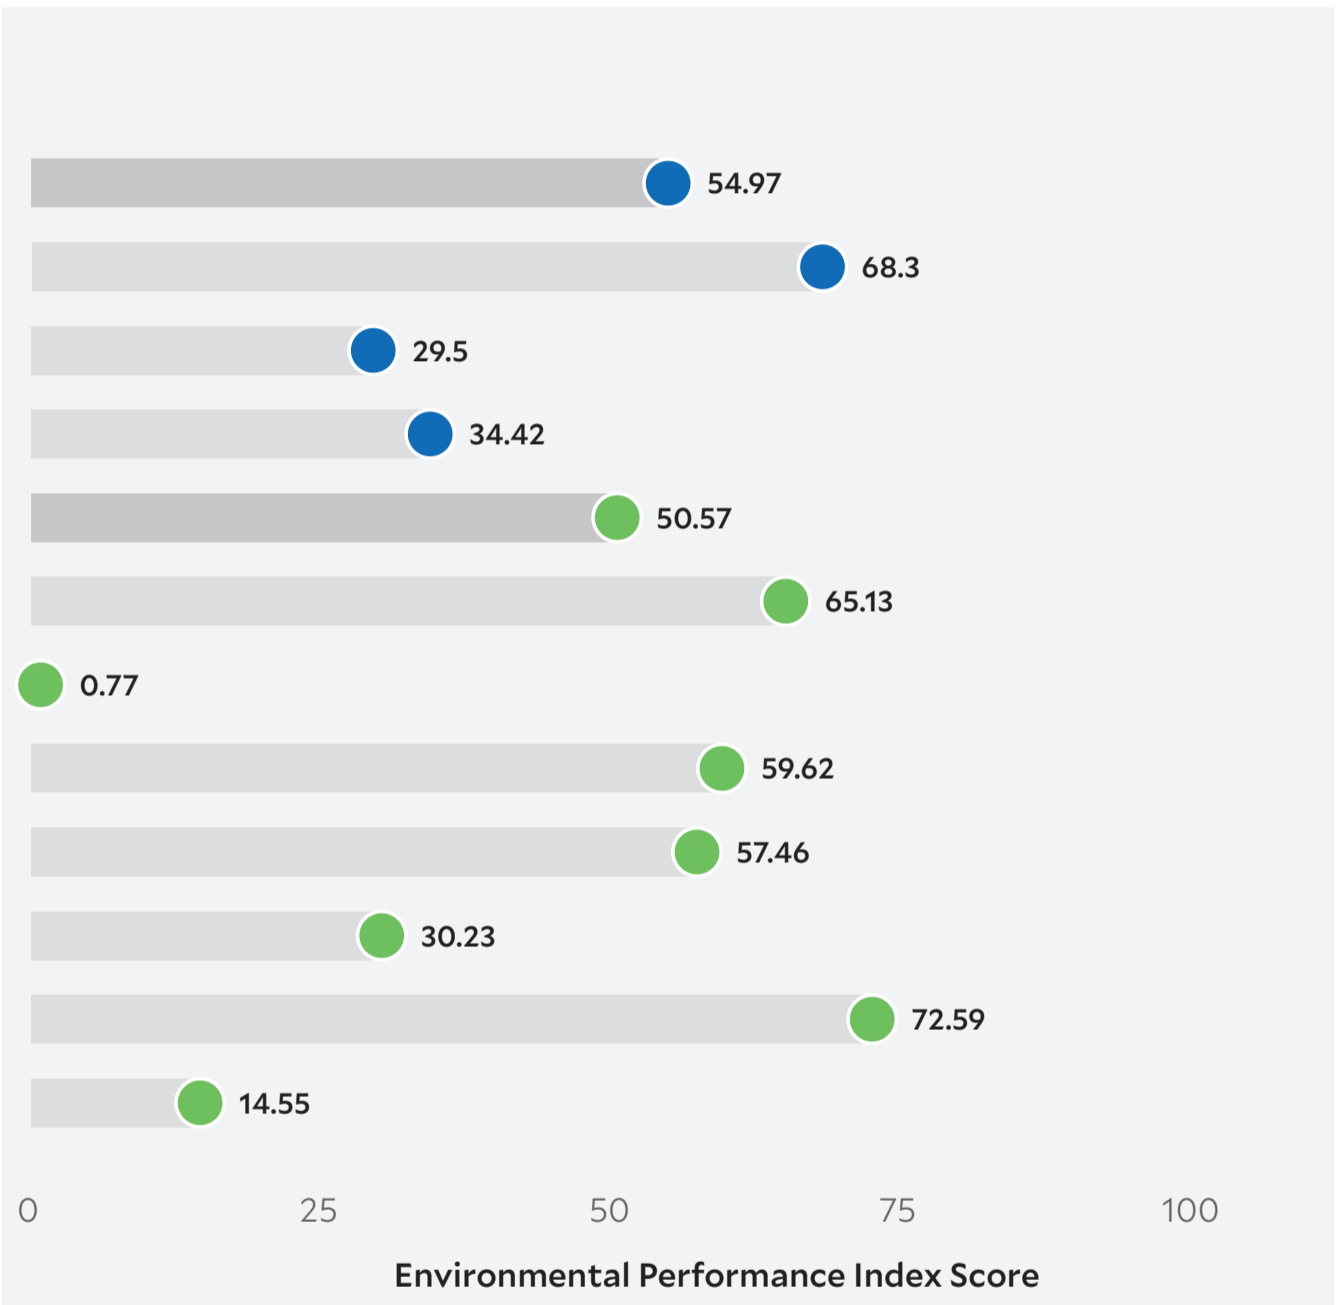

54.97

Air Quality

91

68.3

Water & Sanitation

125

29.5

Heavy Metals

57.46

Air Pollution

147

30.23

Water Resources

80

72.59

Agriculture

144

14.55

Peer Comparisons

WEALTH [GDP *per capita*]

SIMILARITY**

DEMOGRAPHICS [POP. DENSITY]

* Sustainable Development Goals Index. ** Based on k-nearest neighbors algorithm