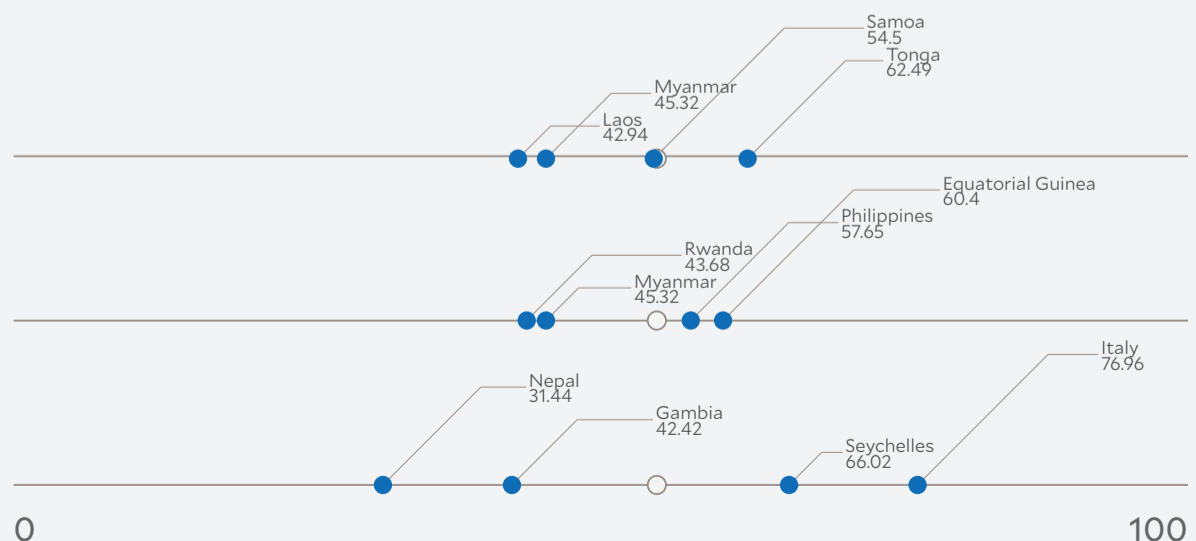

0 25 50 75 100

Environmental Performance Index Score

Peer Comparisons

WEALTH [GDP *per capita*]

SIMILARITY**

DEMOGRAPHICS [POP. DENSITY]

* Sustainable Development Goals Index. ** Based on k-nearest neighbors algorithm