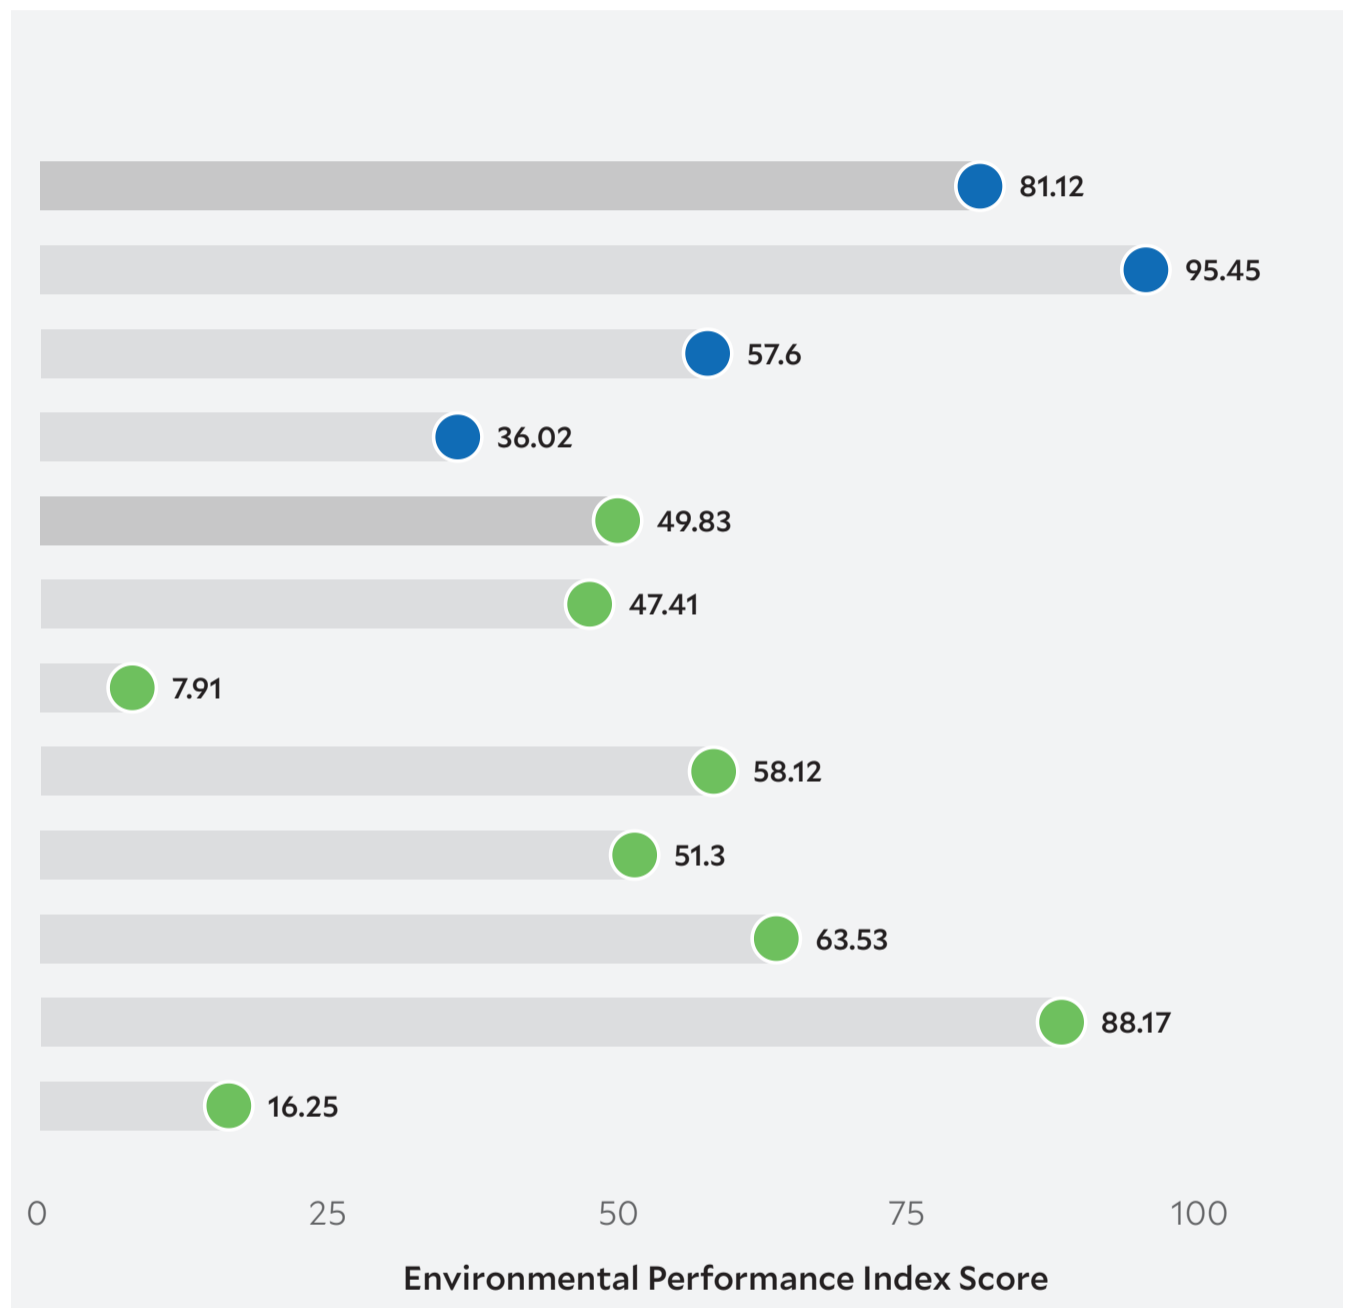

Country Scorecard

Issue Categories

Rank

Environmental Health

34

Air Quality

16

Water & Sanitation

78

Heavy Metals

138

Ecosystem Vitality

108

Biodiversity & Habitat

143

Forests

118

Fisheries

61

Climate & Energy

82

Air Pollution

47

Water Resources

49

Agriculture

143

Peer Comparisons

WEALTH [GDP *per capita*]

SIMILARITY**

DEMOGRAPHICS [POP. DENSITY]

* Sustainable Development Goals Index. ** Based on k-nearest neighbors algorithm