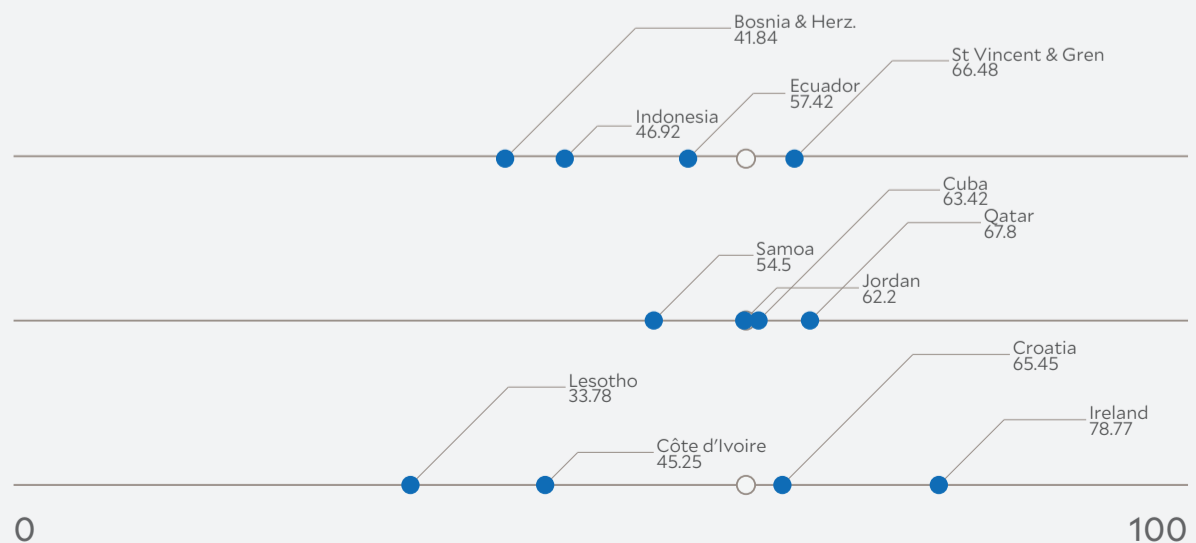

49

Agriculture

143

Peer Comparisons

WEALTH [GDP *per capita*]

SIMILARITY**

DEMOGRAPHICS [POP. DENSITY]

* Sustainable Development Goals Index. ** Based on k-nearest neighbors algorithm