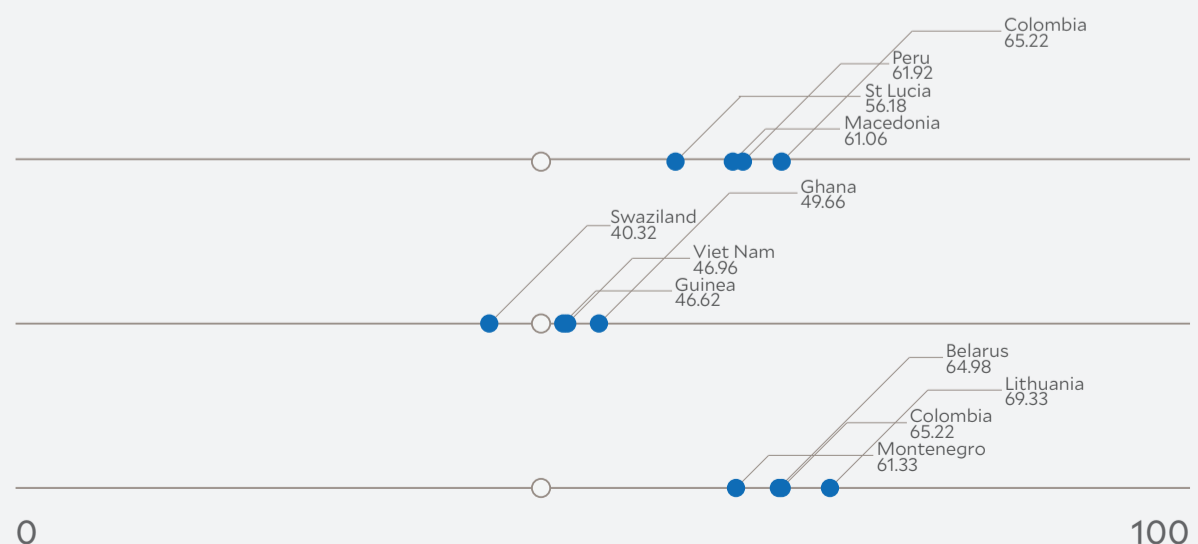

Fisheries

54

59.24

Climate & Energy

122

44.63

Air Pollution

133

34.67

Water Resources

50

87.8

Agriculture

31

47.76

0 25 50 75 100

Environmental Performance Index Score

Peer Comparisons

WEALTH [GDP *per capita*]

SIMILARITY**

DEMOGRAPHICS [POP. DENSITY]

* Sustainable Development Goals Index. ** Based on k-nearest neighbors algorithm